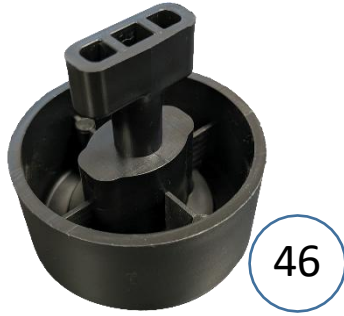

9212116

Call Out	Description
●	Blown Fiber
●	Cushion Chaise Pad - top Pad
●	Cushion Foam
●	KD Component
●	Cover

Signature
DESIGN
BY **ASHLEY**®

Signature
DESIGN
BY **ASHLEY**®

921 SECTIONAL DIMENSIONS 7 PIECE CONFIGURATION

921 Configuration 2
Space Between Units = 3/4" (Without Connecting Brackets)
Unit is 3" Away From Wall

****All Measurements are Approximations****

921 SECTIONAL DIMENSIONS 7 PIECE CONFIGURATION