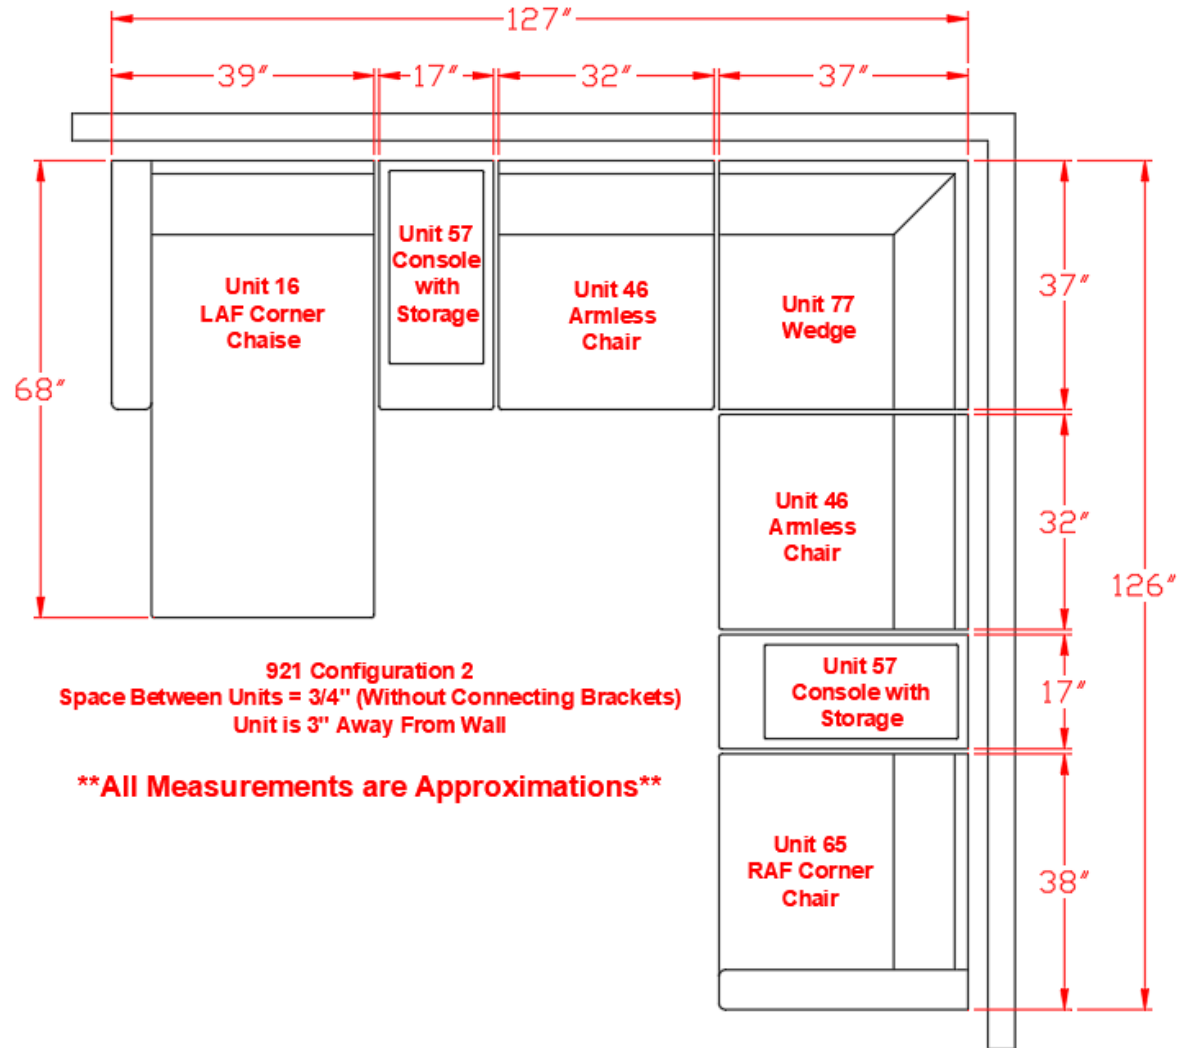

9212116

Call Out	Description
●	Blown Fiber
●	Cushion Chaise Pad - top Pad
●	Cushion Foam
●	KD Component
●	Cover

Signature
DESIGN
BY **ASHLEY**®

Signature
DESIGN
BY **ASHLEY**®

921 SECTIONAL DIMENSIONS 7 PIECE CONFIGURATION

921 Configuration 2
Space Between Units = 3/4" (Without Connecting Brackets)
Unit is 3" Away From Wall

****All Measurements are Approximations****

921 SECTIONAL DIMENSIONS 7 PIECE CONFIGURATION